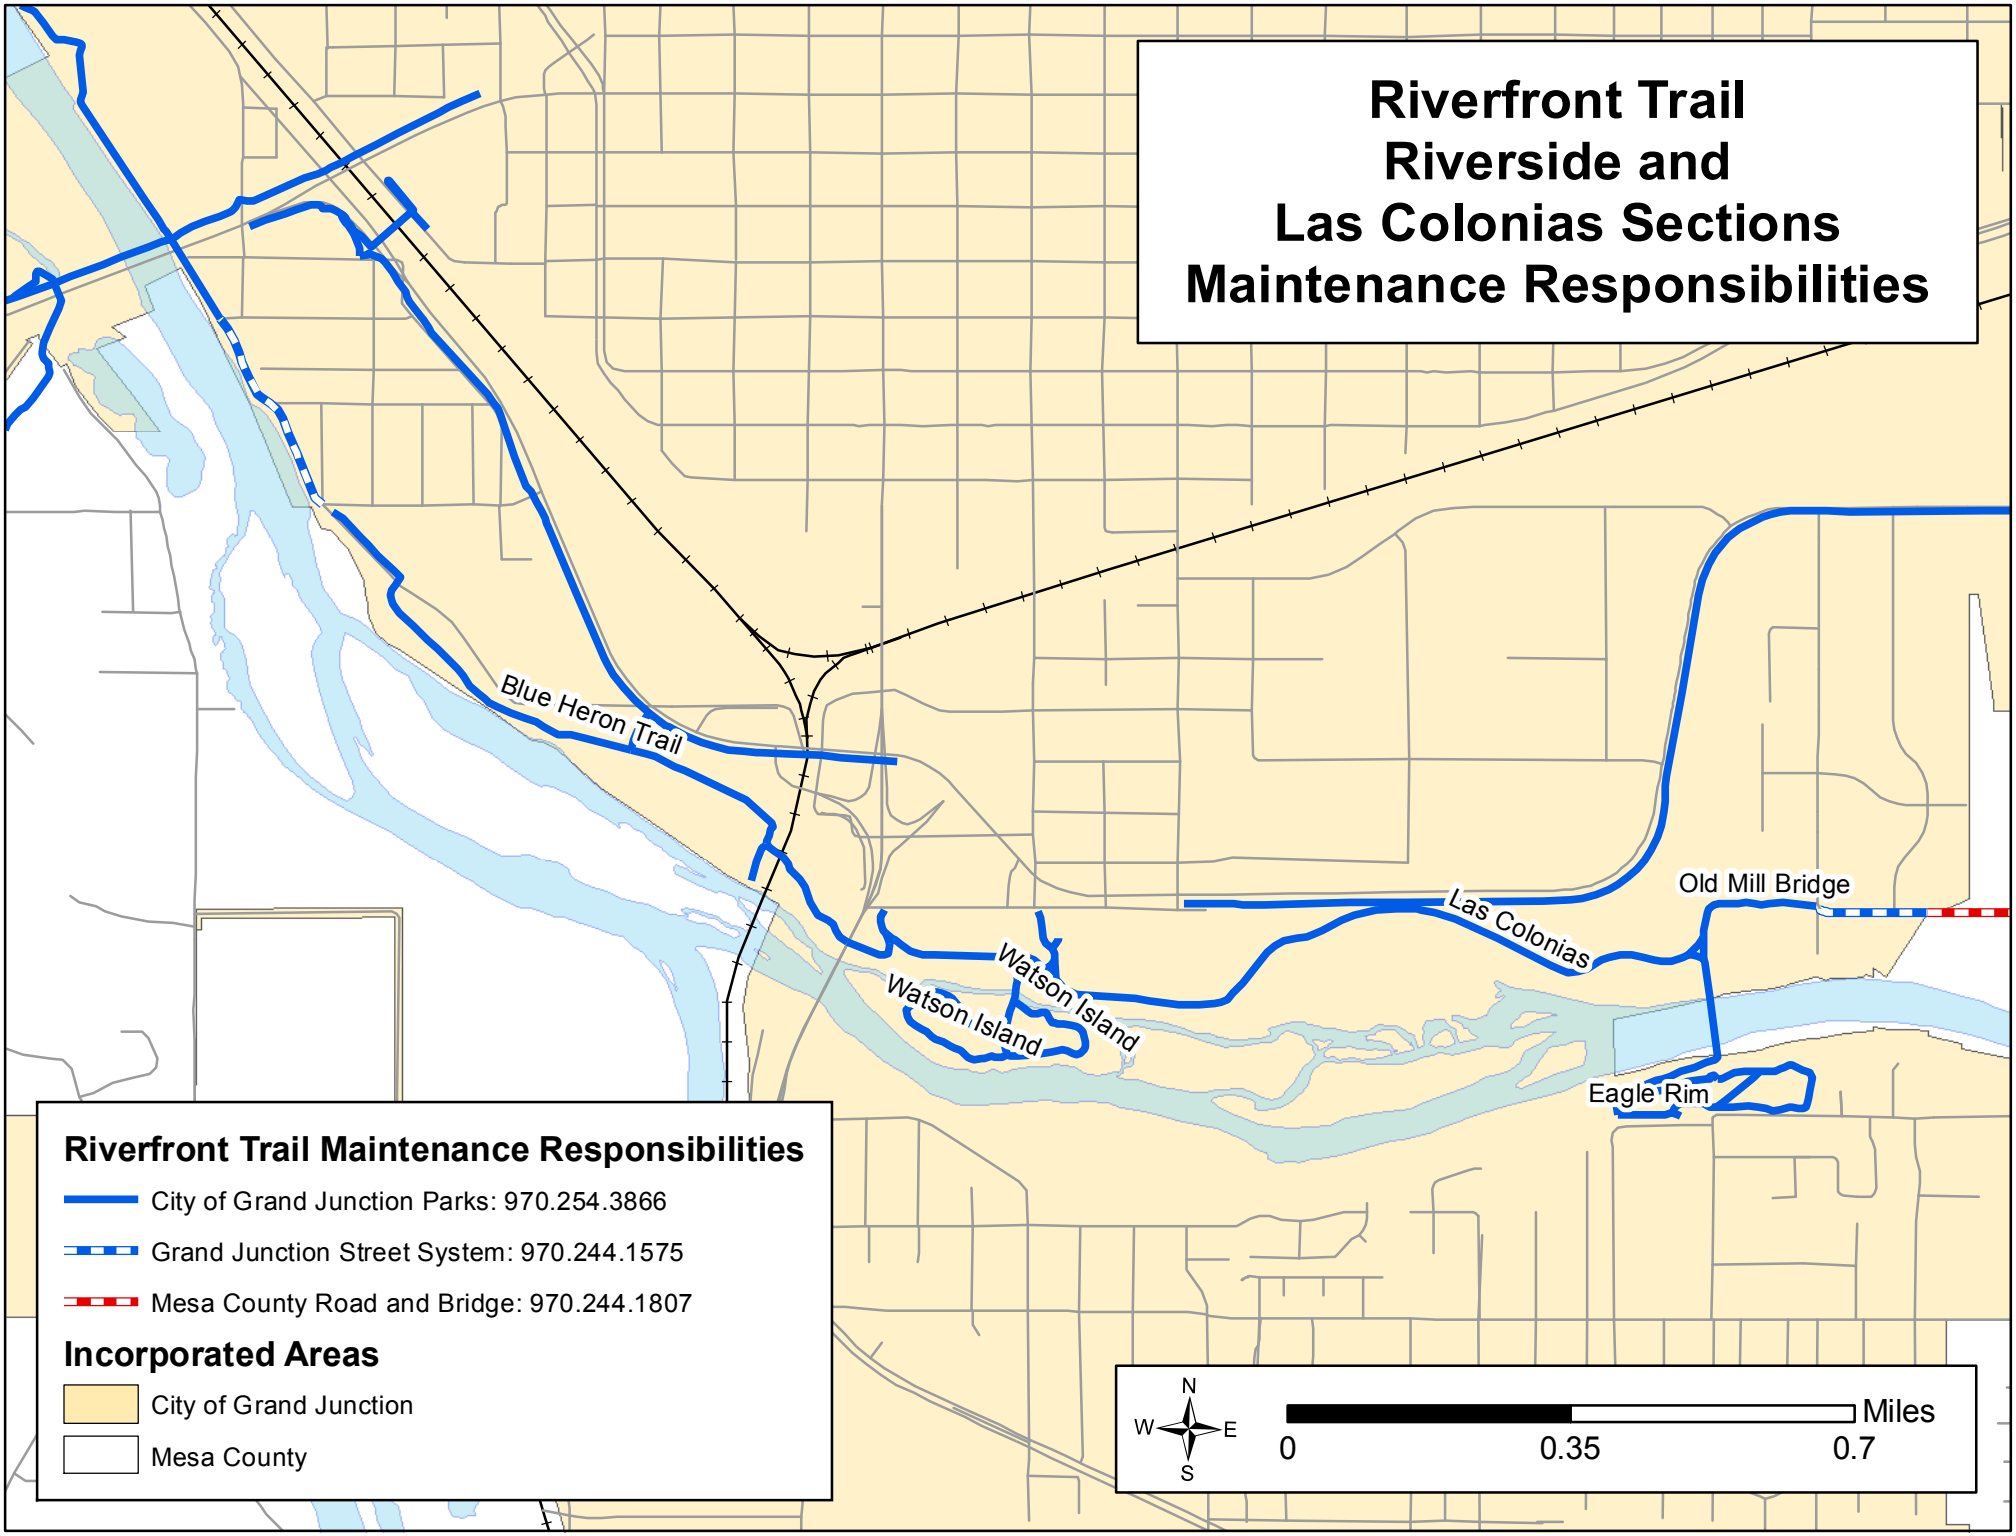

Riverfront Trail Riverside and Las Colonias Sections Maintenance Responsibilities

Riverfront Trail Maintenance Responsibilities

-  City of Grand Junction Parks: 970.254.3866
-  Grand Junction Street System: 970.244.1575
-  Mesa County Road and Bridge: 970.244.1807

Incorporated Areas

-  City of Grand Junction
-  Mesa County