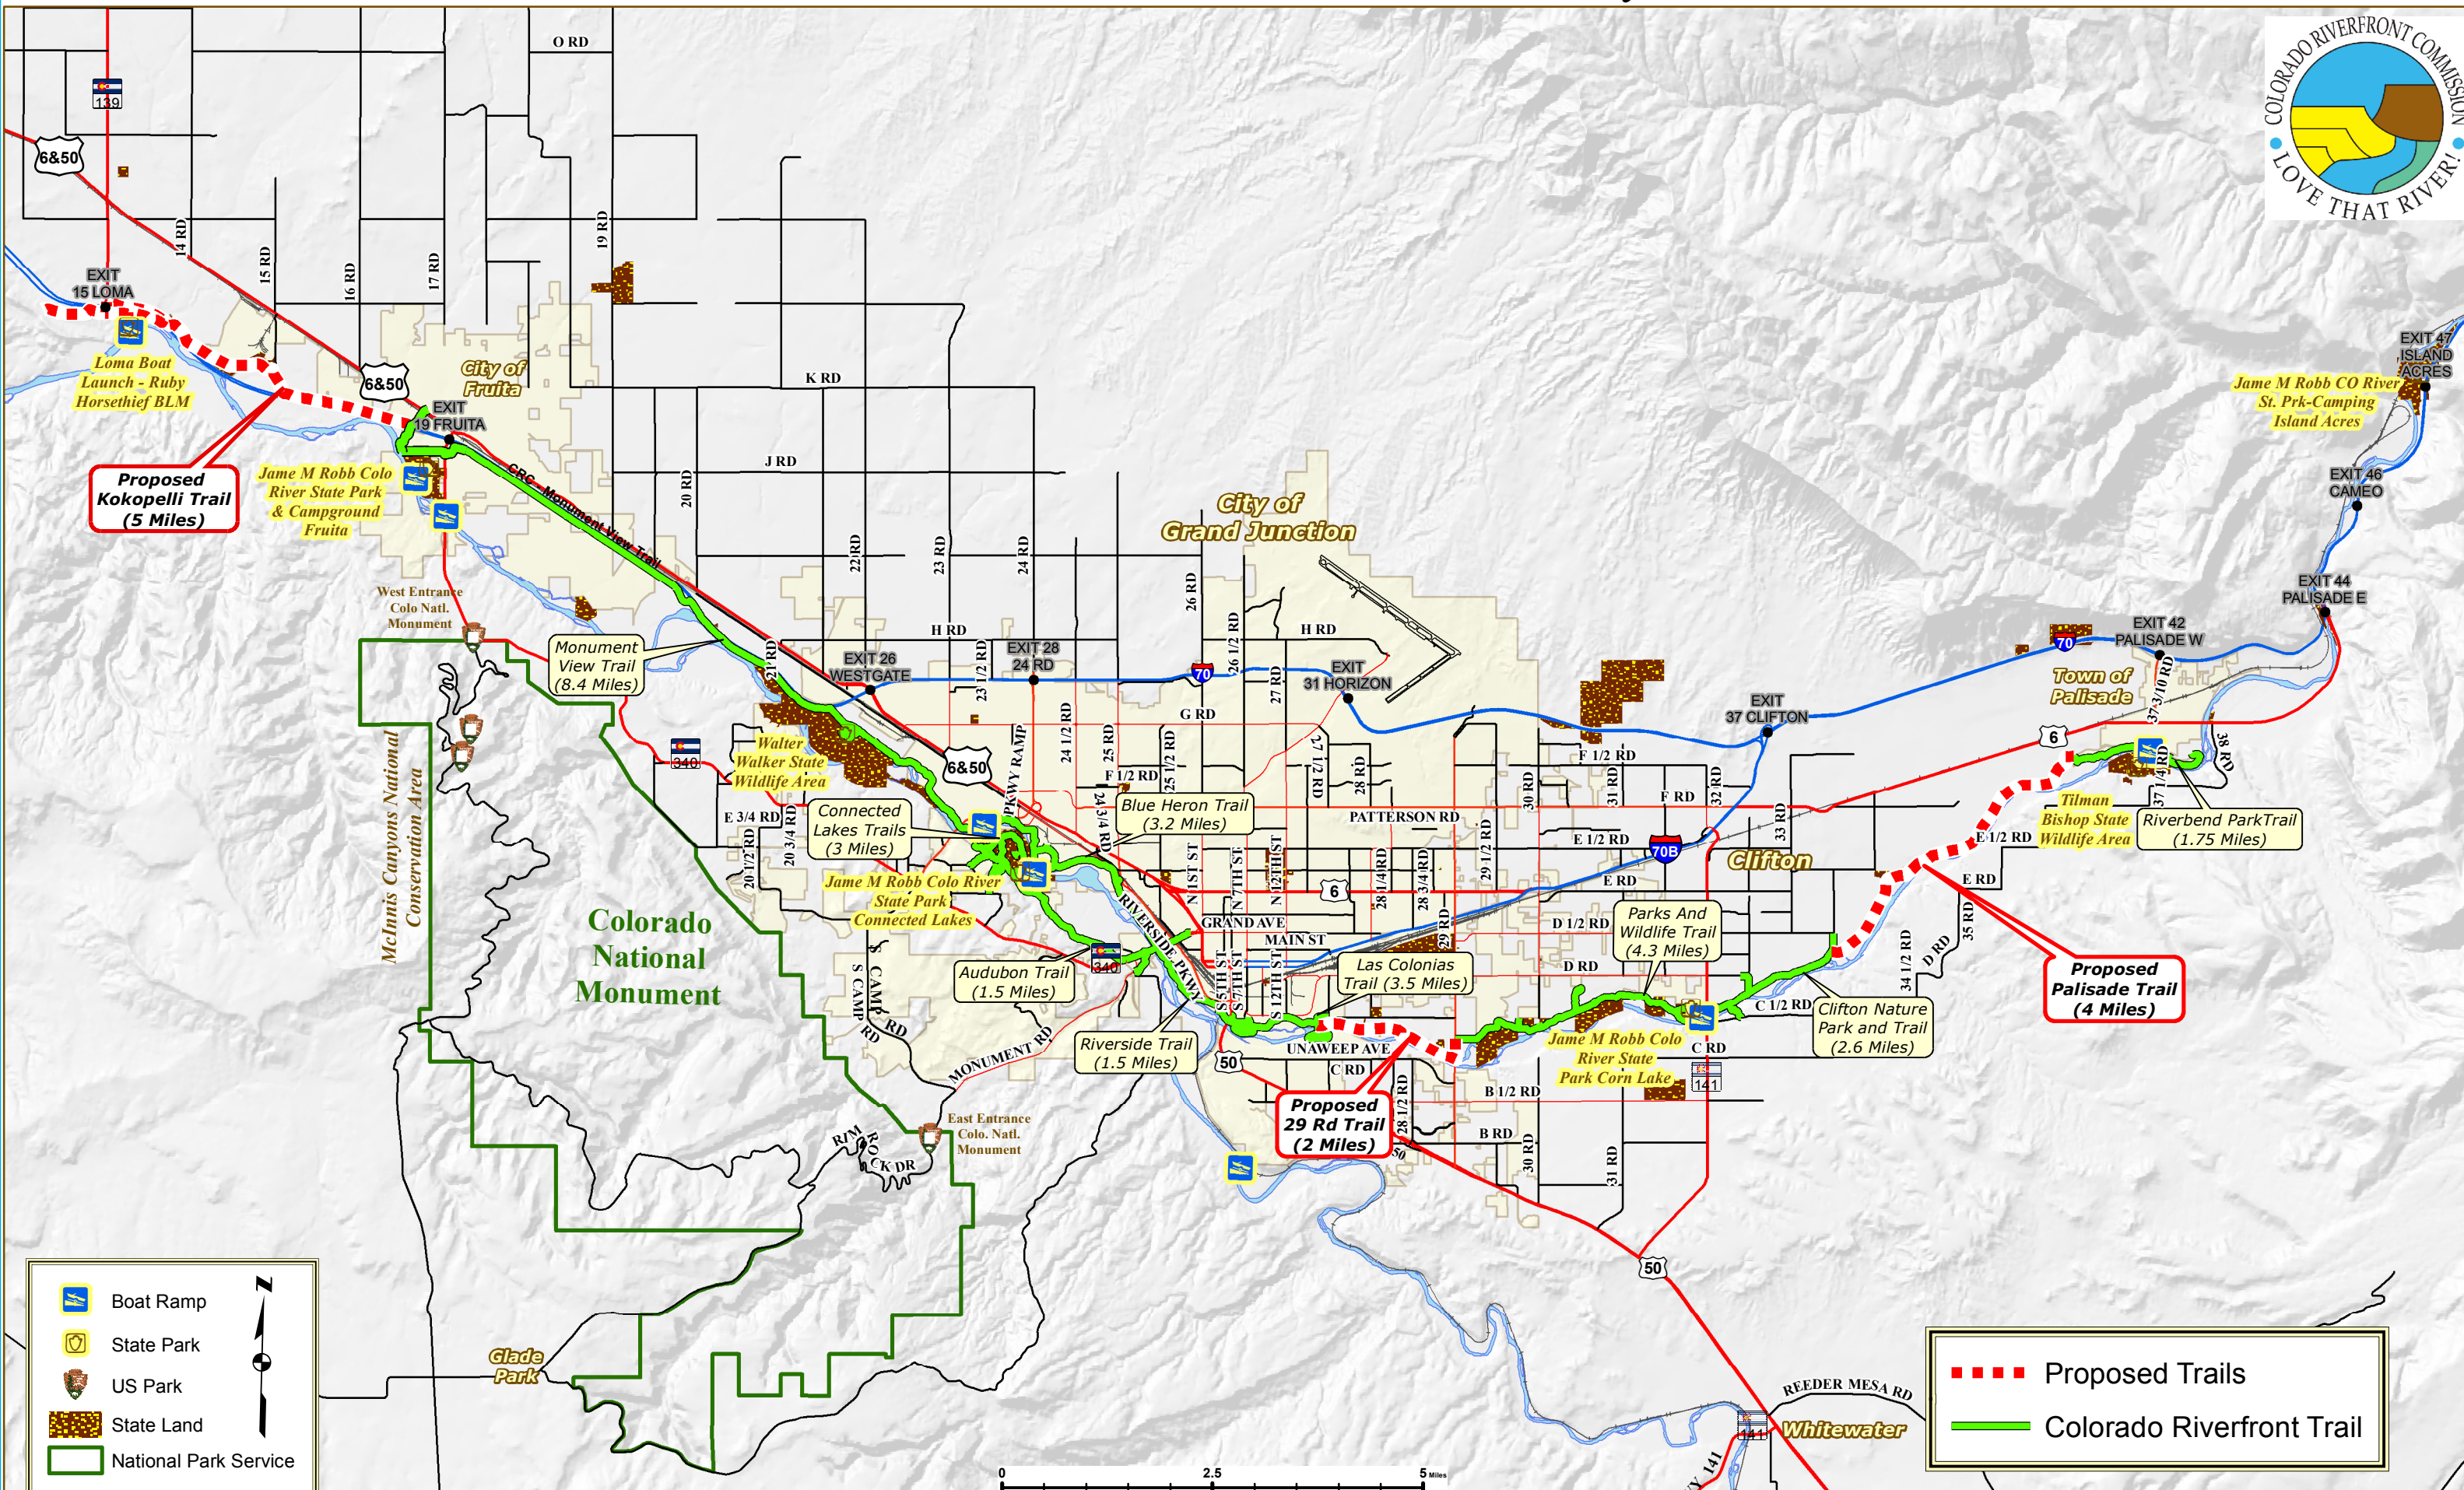

Colorado Riverfront Trails - The Grand Valley

Proposed Kokopelli Trail (5 Miles)

Proposed Palisade Trail (4 Miles)

Proposed 29 Rd Trail (2 Miles)

- Boat Ramp
- State Park
- US Park
- State Land
- National Park Service

- Proposed Trails
- Colorado Riverfront Trail